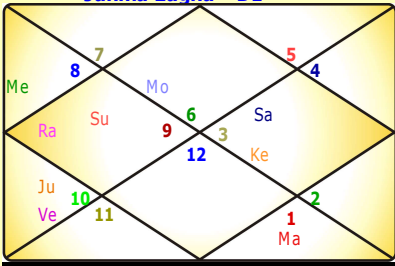

Shodash Varga

Janma Lagna - D1