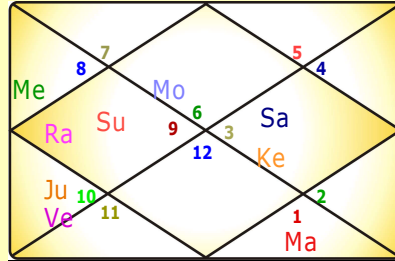

Planetary Positions & Dispositions

Planets	Signs	SignL	Degree	Nak-Pada	NakL	Karaka	Diginity	Association
Ascendant	Virgo	Mercury	28:15:29	Chitra-2	Mars	---	---	---
Sun	Sagittarius	Jupiter	02:15:49	Moola-1	Ketu	Dara	Friend's House	Eclipsed
Moon	Virgo	Mercury	16:00:57	Hastha-2	Moon	Bhratri	Own Nakshtra	---
Mars	Aries	Mars	04:42:18	Ashwini-2	Ketu	Jnyati	Mool-Trikona	---
Mercury	Scorpio	Mars	19:51:24	Jyestha-1	Mercury	Atma	Own Nakshtra	Combust
Jupiter	Capricorn	Saturn	17:56:39	Shravana-3	Moon	Amatya	Neutral's House	With Benefic
Venus	Capricorn	Saturn	13:00:16	Shravana-1	Moon	Matri	Friend's House	With Benefic
Saturn R	Gemini	Mercury	08:12:33	Aridra-1	Rahu	Apatya	Neutral's House	Eclipsed
Rahu R	Sagittarius	Jupiter	05:10:35	Moola-2	Ketu	---	Friend's House	With Malefic
Ketu R	Gemini	Mercury	05:10:35	Mrigashira-4	Mars	---	Neutral's House	With Malefic
Uranus	Libra	Venus	03:20:59	Chitra-4	Mars	---	---	---
Neptune	Scorpio	Mars	14:20:41	Anuradha-4	Saturn	---	---	With Benefic
Pluto	Virgo	Mercury	13:11:14	Hastha-1	Moon	---	---	With Malefic

Lagna Kundali

Navamsha Kundali

Moon Kundali

Degree-Distances between Planet to Planet & Planet to Ascendant

	Asc	Sun	Moon	Mars	Mercury	Jupiter	Venus	Saturn	Rahu	Ketu	Uranus	Neptune	Pluto
Asc	---	64	348	186	52	110	105	250	67	247	5	46	345
Sun	296	---	284	122	348	46	41	186	3	183	301	342	281
Moon	12	76	---	199	64	122	117	262	79	259	17	58	357
Mars	174	238	161	---	225	283	278	64	240	60	179	220	158
Mercury	308	12	296	135	---	58	53	198	15	195	313	354	293
Jupiter	250	314	238	77	302	---	355	140	317	137	255	296	235
Venus	255	319	243	82	307	5	---	145	322	142	260	301	240
Saturn	110	174	98	296	162	220	215	---	177	357	115	156	95
Rahu	293	357	281	120	345	43	38	183	---	180	298	339	278
Ketu	113	177	101	300	165	223	218	3	180	---	118	159	98
Uranus	355	59	343	181	47	105	100	245	62	242	---	41	340
Neptune	314	18	302	140	6	64	59	204	21	201	319	---	299
Pluto	15	79	3	202	67	125	120	265	82	262	20	61	---